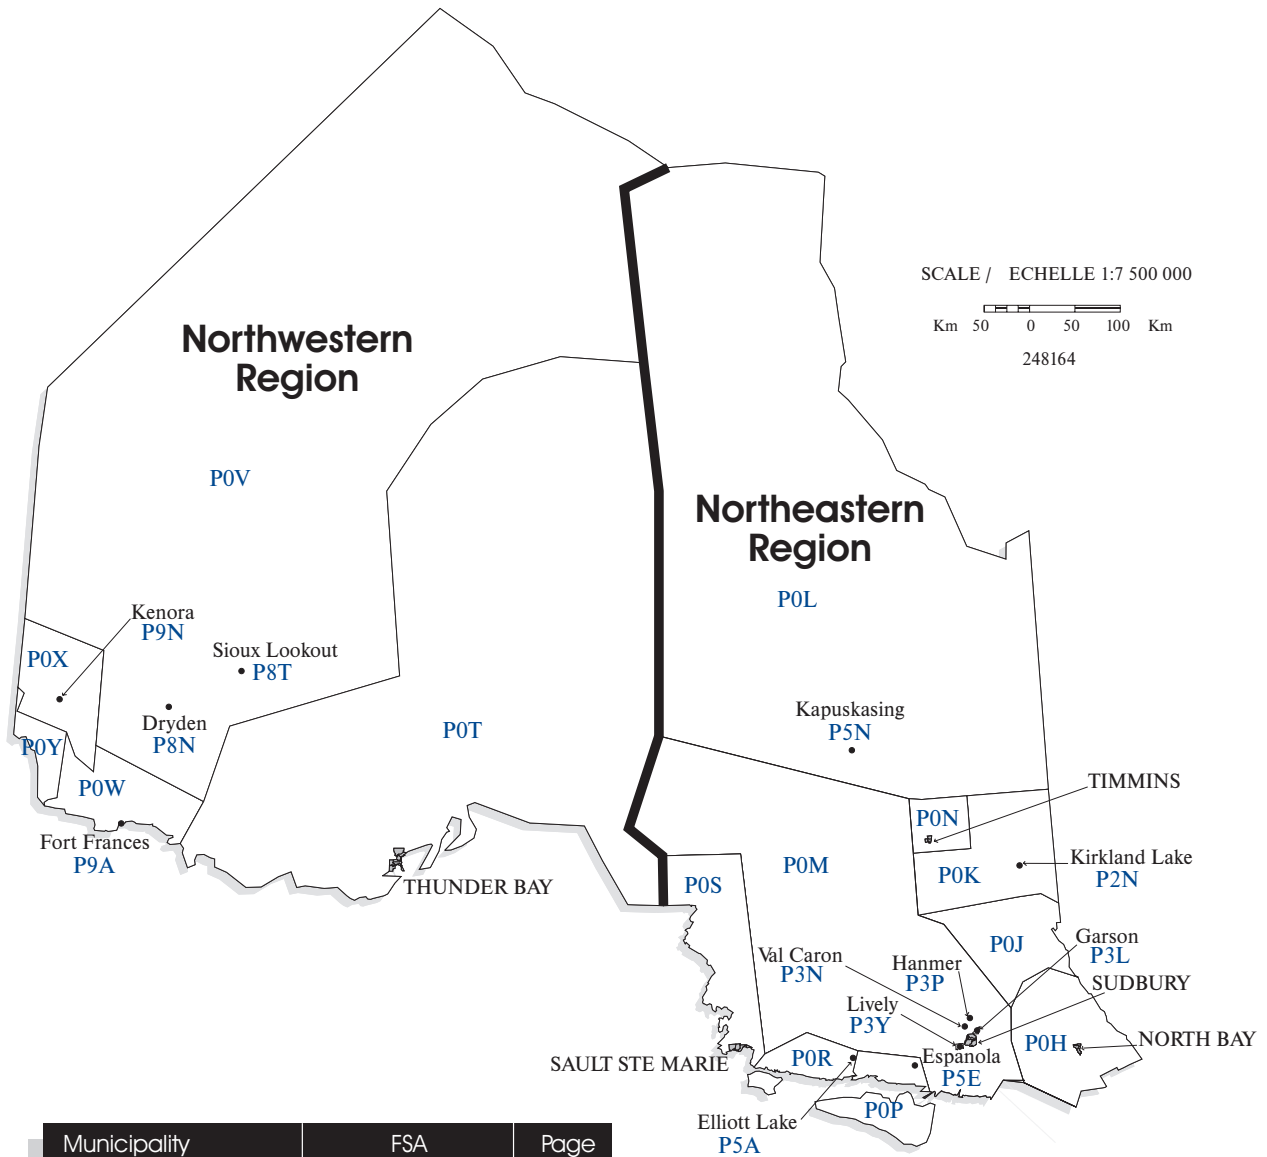

Provincial Map Carte Provinciale

Municipality Municipalite	FSA RTA	Page
NORTH BAY	P1A, P1B, P1C	90
SAULT STE MARIE	P6A, P6B, P6C	91
SUDBURY	P3A, P3B, P3C, P3E, P3G	92
THUNDER BAY	P7A, P7B, P7C, P7E, P7G, P7J, P7K	93
TIMMINS	P4N, P4P, P4R	94

Modified after Canada Post, 2001.